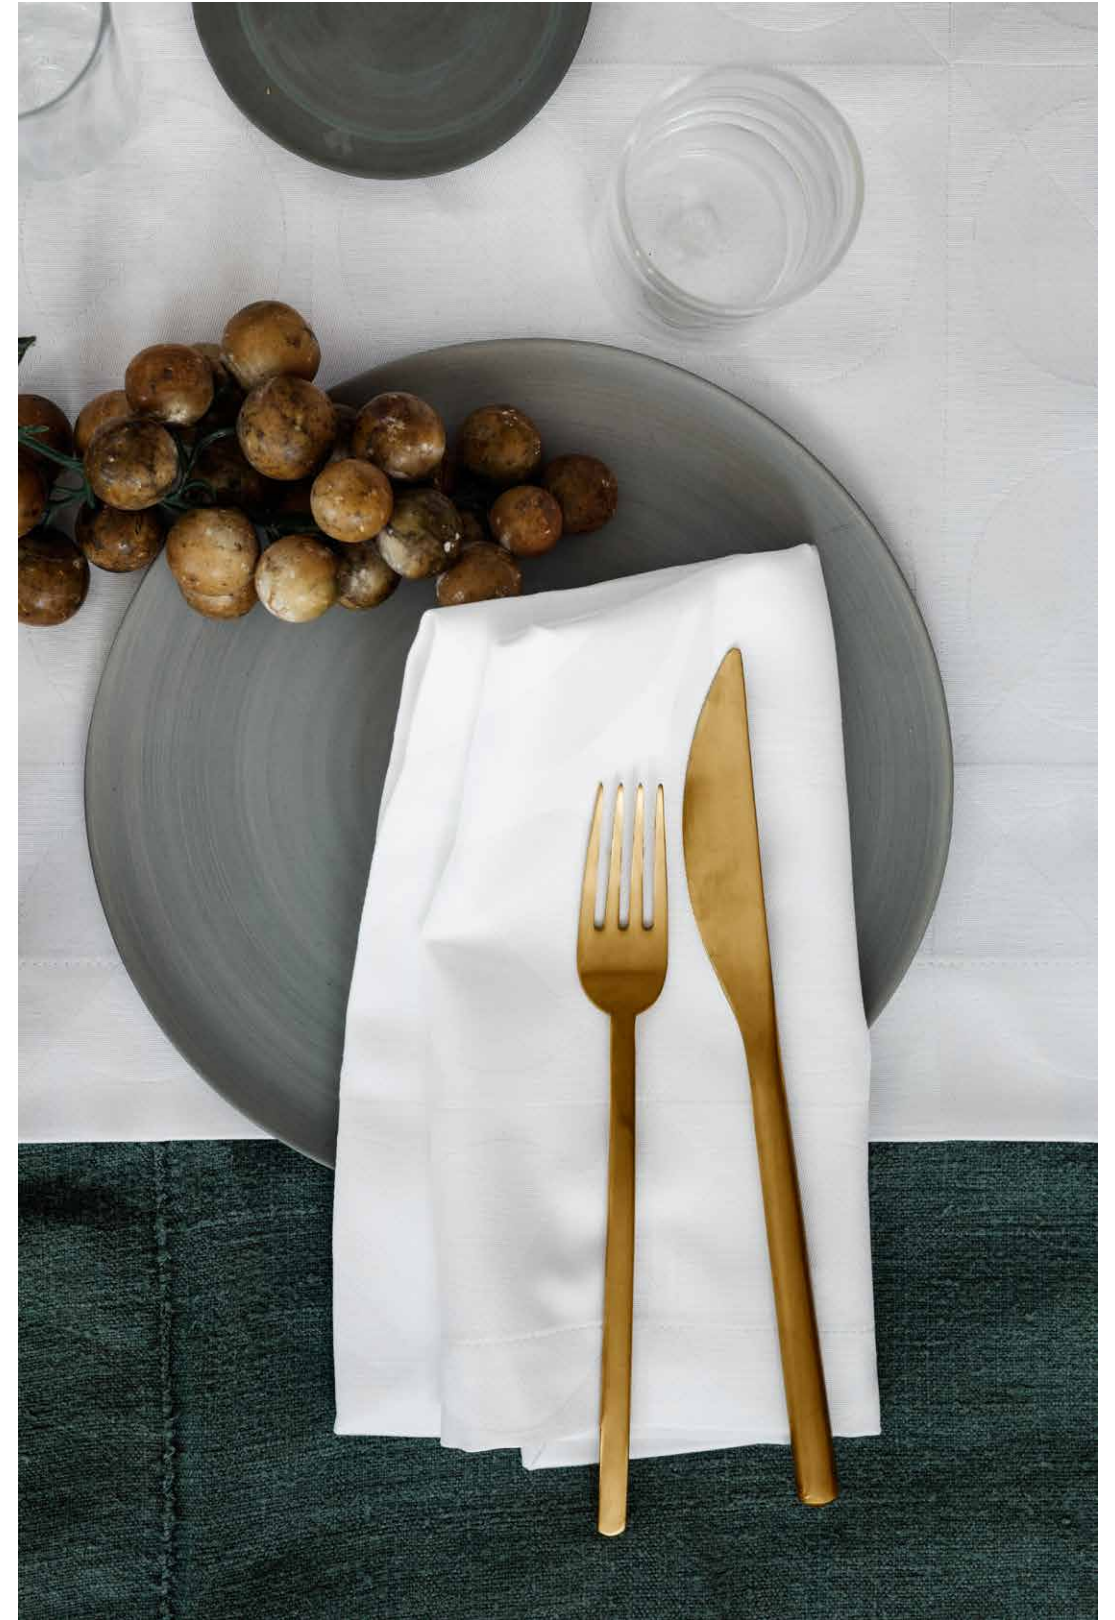

Textiles for your everyday
and those not so everyday.